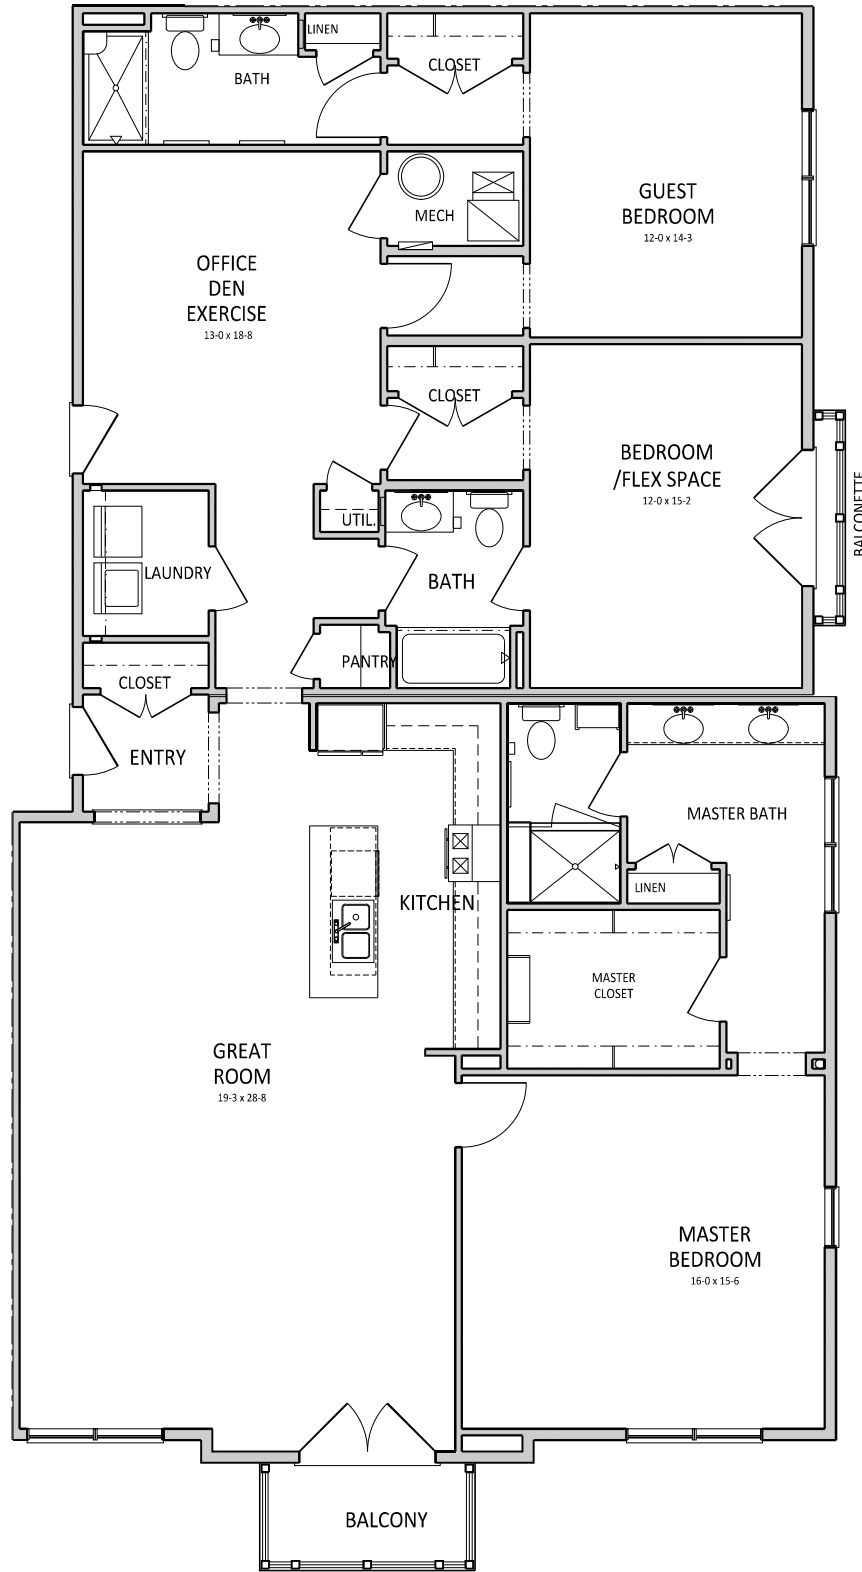

The Franklin at the Conservatory
1670 E. Broad Street Columbus, Ohio

G3-B Unit

Not To Scale
2,188 SF

DEAN A. WENZ

ARCHITECTS